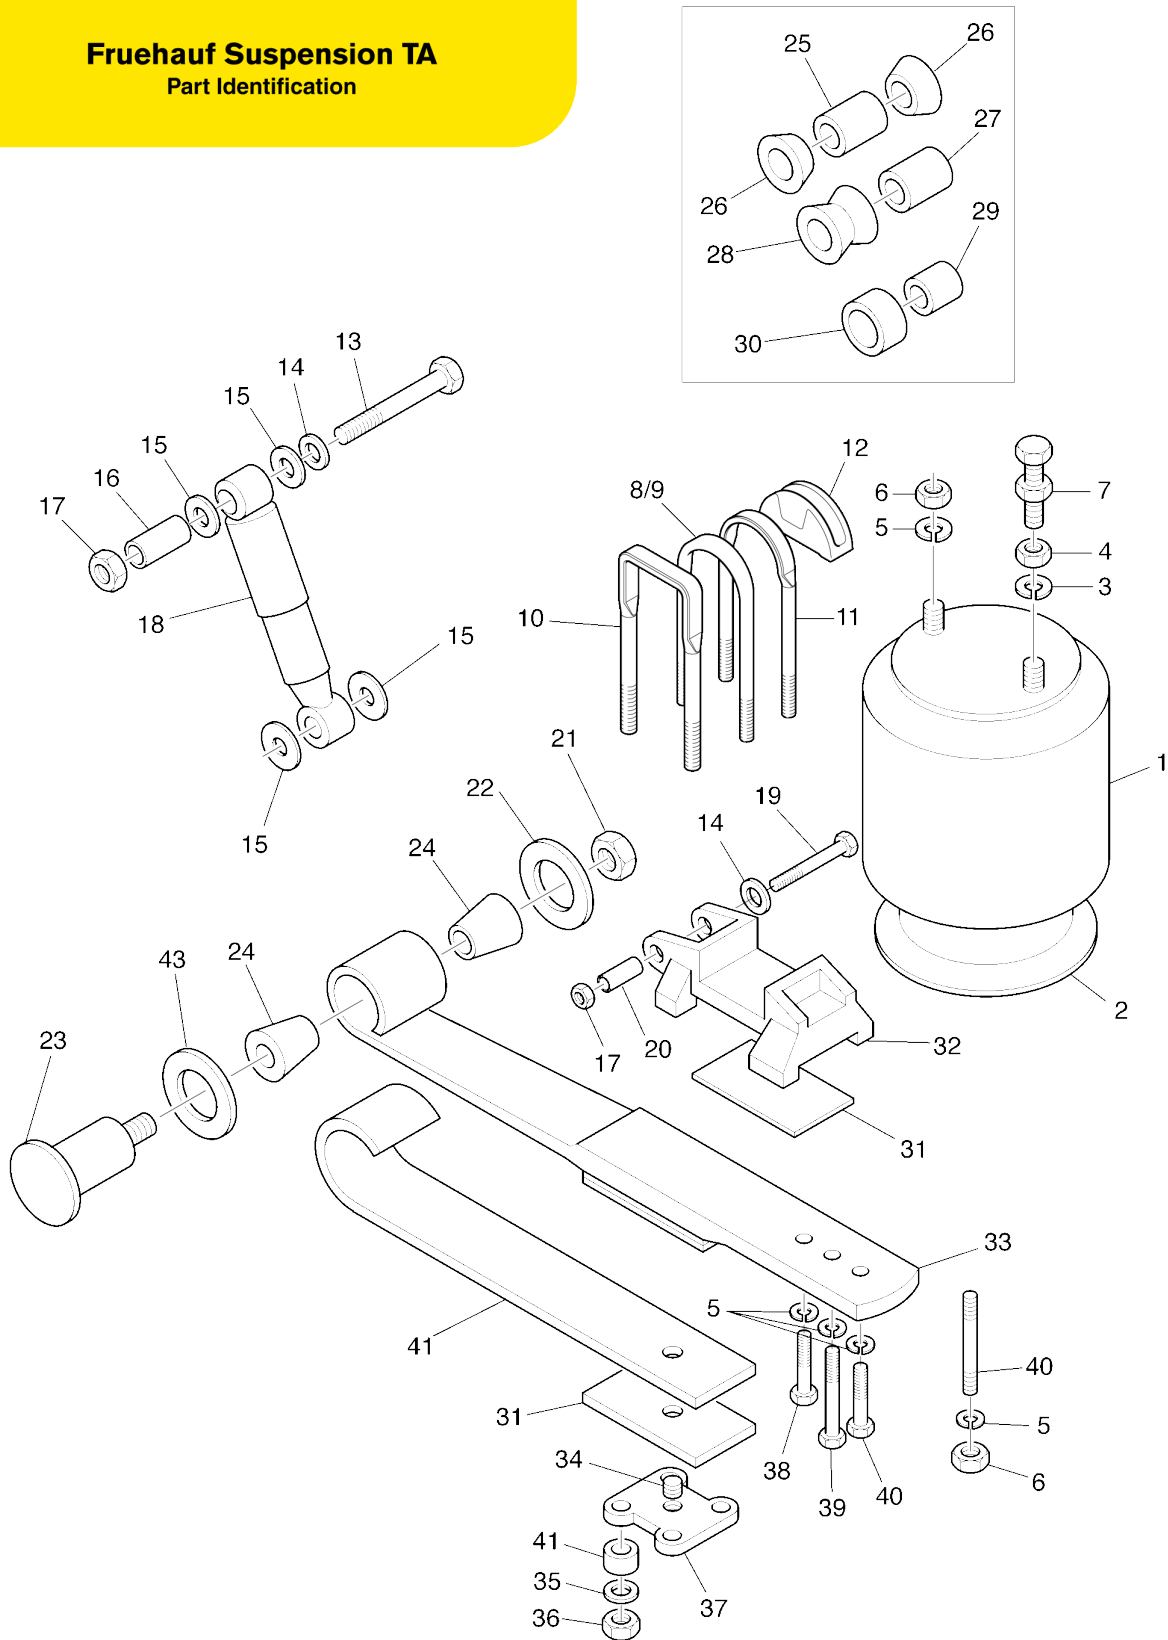

Fruehauf Suspension TA
Part Identification

Fruehauf Suspension TA - Parts List

Item	Description (OE Part No)	airsprings.com Part No	Item	Description (OE Part No)	airsprings.com Part No
1	Air Spring (M9) c/w fixing Kit (CF153475)	15617ST	22	Pivot Bolt Washer (M24) (CF151954)	15174
1	Air Spring (M6) c/w fixing Kit (CF152488)	15615	23	Shoulder Pivot Bolt Assy (M24x50.5x273mm U/H) (CF151145)	70955
1	Air Spring (M9) c/w fixing Kit (Central Mount) (CF152519)	15630	24	Tapered Bush (51.5ID x 88OD x 112mm) (CF150218)	70956
2	Replacement Piston (Alloy) Standard (CF152829)	15757	25	Sleeve - Early Shock Abs (20ID x 25OD x 44mm) (CF151863)	70957
2	Replacement Piston (Alloy) Ultra Low Height (CF152891)	15756	26	Bush - Early Shock Abs (24ID x 47OD x 25mm) (CF151864)	70958
3	Spring Washer (M20) (CF340634)	72013	27	Sleeve - Up To Mid '91 (20ID x 25OD x 44mm) (CF151863)	70959
4	Nut (M20) (CF340633)	71761	28	Bush - Up To Mid '91 (22ID x 47OD x 36mm) (CF152400)	70960
5	Spring Washer (M12) (CF340495)	72012	29	Sleeve - From Mid '91 (20ID x 28OD x 44mm) (CF152541)	70961
6	Nut (M12) (CF340072)	71670	30	Bush - From Mid '91 (27ID x 47OD x 36mm) (CF152540)	70962
7	Stud Coupling (M12 x 8mm) (CF351564)	79049	31	Shim - 127mm Axle 110 x 260mm (CF151866)	15139
7	Stud Coupling (M12 x 10mm) (CF351562)	79053	31	Shim - 152mm Axle 110 x 280mm (CF152123)	70963
8	U-Bolt - 127mm (M24x336mm) Round Axle (CF152274)	13032	32	Bracket - L/Weight (20mm Thick) for 127mm Axle (CF152236)	15137
9	U-Bolt - 152mm (M24) Round Axle (CF152126)	11930	32	Bracket - L/Weight with 'T' Location Plate (CF152803)	70964
10	U-Bolt -127mm (M24 x 336mm) Square Axle (CF152275)	15188	33	Trailing Arm Spring - Lightweight (CF152235)	15108
11	U-Bolt - 127mm (M24 x 354mm) Square Axle (CF152806)	70950	33	Trailing Arm Spring - Standard (CF151878)	15108HD
12	Saddle (CF152805)	70951	34	Pin Alignment (CF151880)	13319
13	Bolt - (M20 x 190mm U/H) (CF340610)	70758	34	Pin Alignment (CF151881)	70965
13	Bolt without Spacer (M20x150mm U/H) (CF340607)	70762	35	"U" Bolt Washer (M24) (CF340021)	15174
14	Washer (M20) (CF340099)	15178	36	"U" Bolt Nut (M24) (CF340492)	15175
15	Washer (M20) (CF340490)	70952	37	"U" Bolt Plate - 127mm Axle Lightweight (CF151883)	70966
16	Spacer - 65mm Long (CF152364)	70953	38	Bolt (M12 x 55mm) (CF340637)	70657
17	Nut (M20) (CF340630)	71723	38	Bolt (M12 x 70mm) (CF340635)	70652
18	Shock Absorber c/w Bushes For: Std, Ultra Low & Early Low Height Susp (CF152786)	53030	39	Bolt (M12 x 166mm U/H) for Alloy Piston (CF152525)	70967
18	Shock Absorber c/w Bushes for: Low Height (CF152787)	53003	40	Stud for Composite Piston (M12 x 250mm) (CF152518)	70968
19	Bolt (M20 x 150mm U/H) (CF340607)	70762	41	Helper Spring (CF151879)	70969
20	Spacer - 45mm Long (CF152156)	70954	42	Spacer (For Standard Only) (CF152071)	70970
21	Pivot Bolt Nut (Self Locking) (M24) (CF340418)	71722	43	Shim Washer (CF151096)	70971