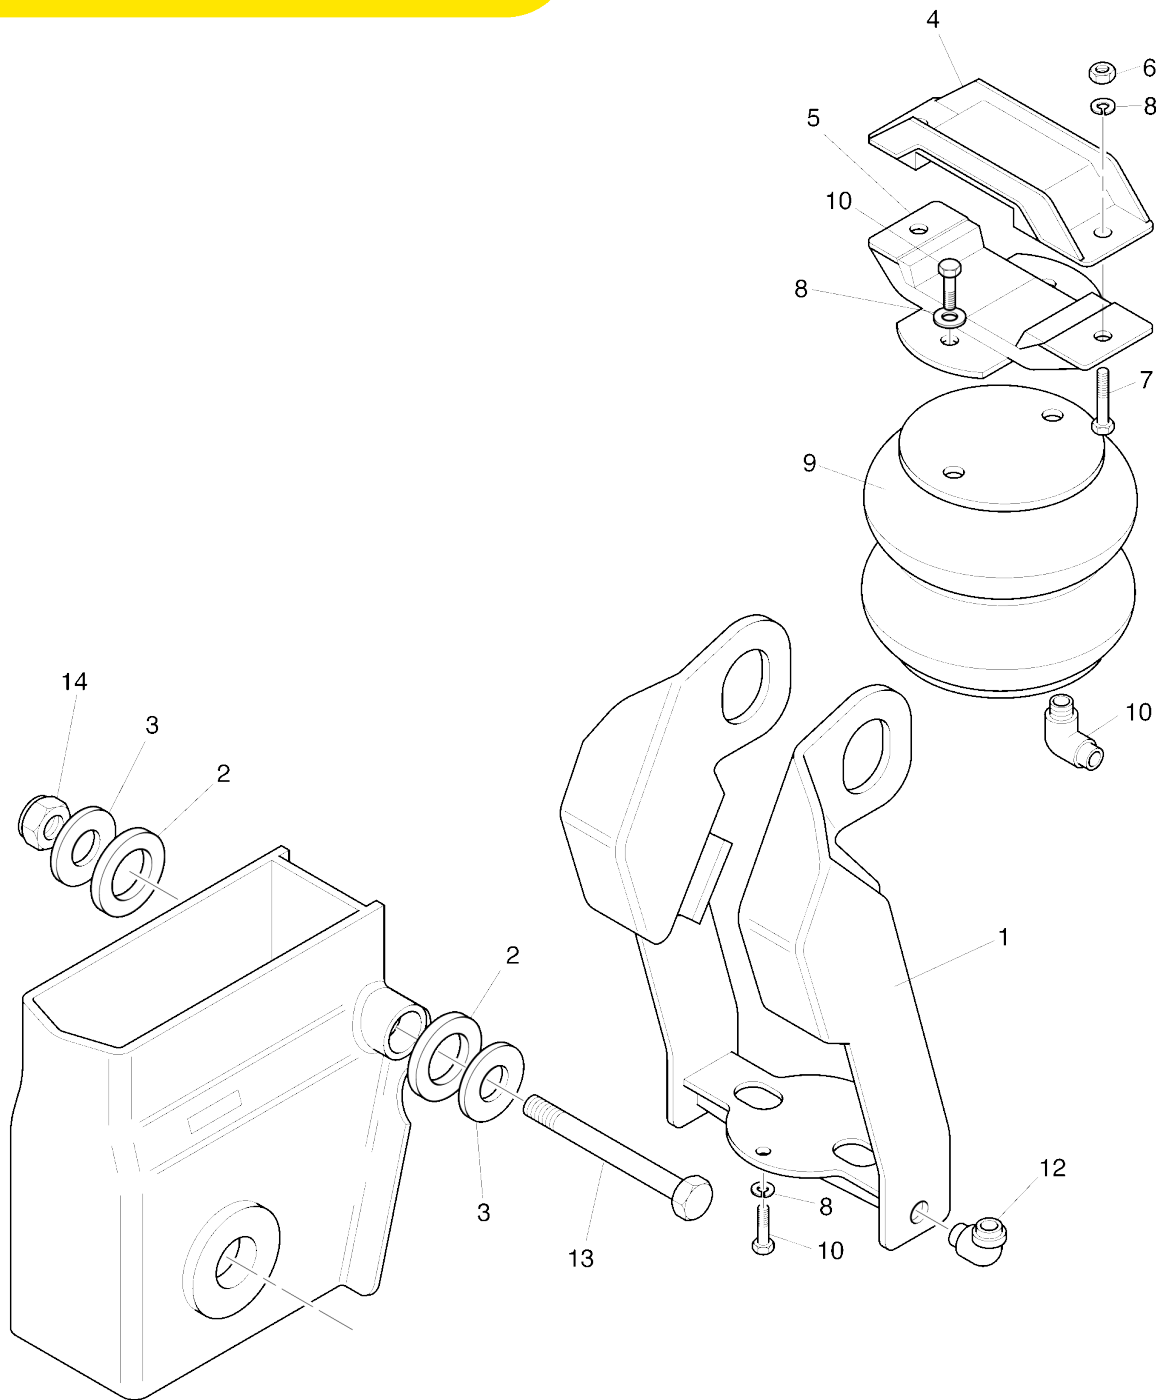

**ROR / Meritor Lift Kit -
Dual Side Cradle Lift**
Suitable for FL9000 & FL9000L Suspensions
Part Identification

ROR / Meritor FL9000 & FL9000L Dual Side Cradle Lift Kit - Parts List

| Item | Description | OE Part No | airsprings.com Part No |
|-------------|---------------------|-------------------|-------------------------------|
| 1 | Cradle Assembly | 21223183 | 54018 |
| 2 | Spacer Tube | 21223186 | 54042 |
| 3 | M24 Form D Washer | 99542001 | 54041 |
| 4 | Clamp (Top half) | 21223173 | 54396 |
| 5 | Clamp (Bottom Half) | 21223172 | 54397 |
| 6 | Nut M10 | 99527005 | 54398 |
| 7 | Screw M10x40 | 99518004 | 54399 |
| 8 | Spring Washer M10 | 99510006 | 54400 |
| 9 | Airspring | 21222663 | 15603 |
| 10 | Screw M10x25 | 99518001 | 54401 |
| 11 | Stud Elbow Adaptor | 21223053 | 79887 |
| 12 | Elbow Adaptor | 21223190 | 79888 |
| 13 | Bolt M24x250 | 21222231 | 54130 |
| 14 | Nut M24 | 99527006 | 54402 |