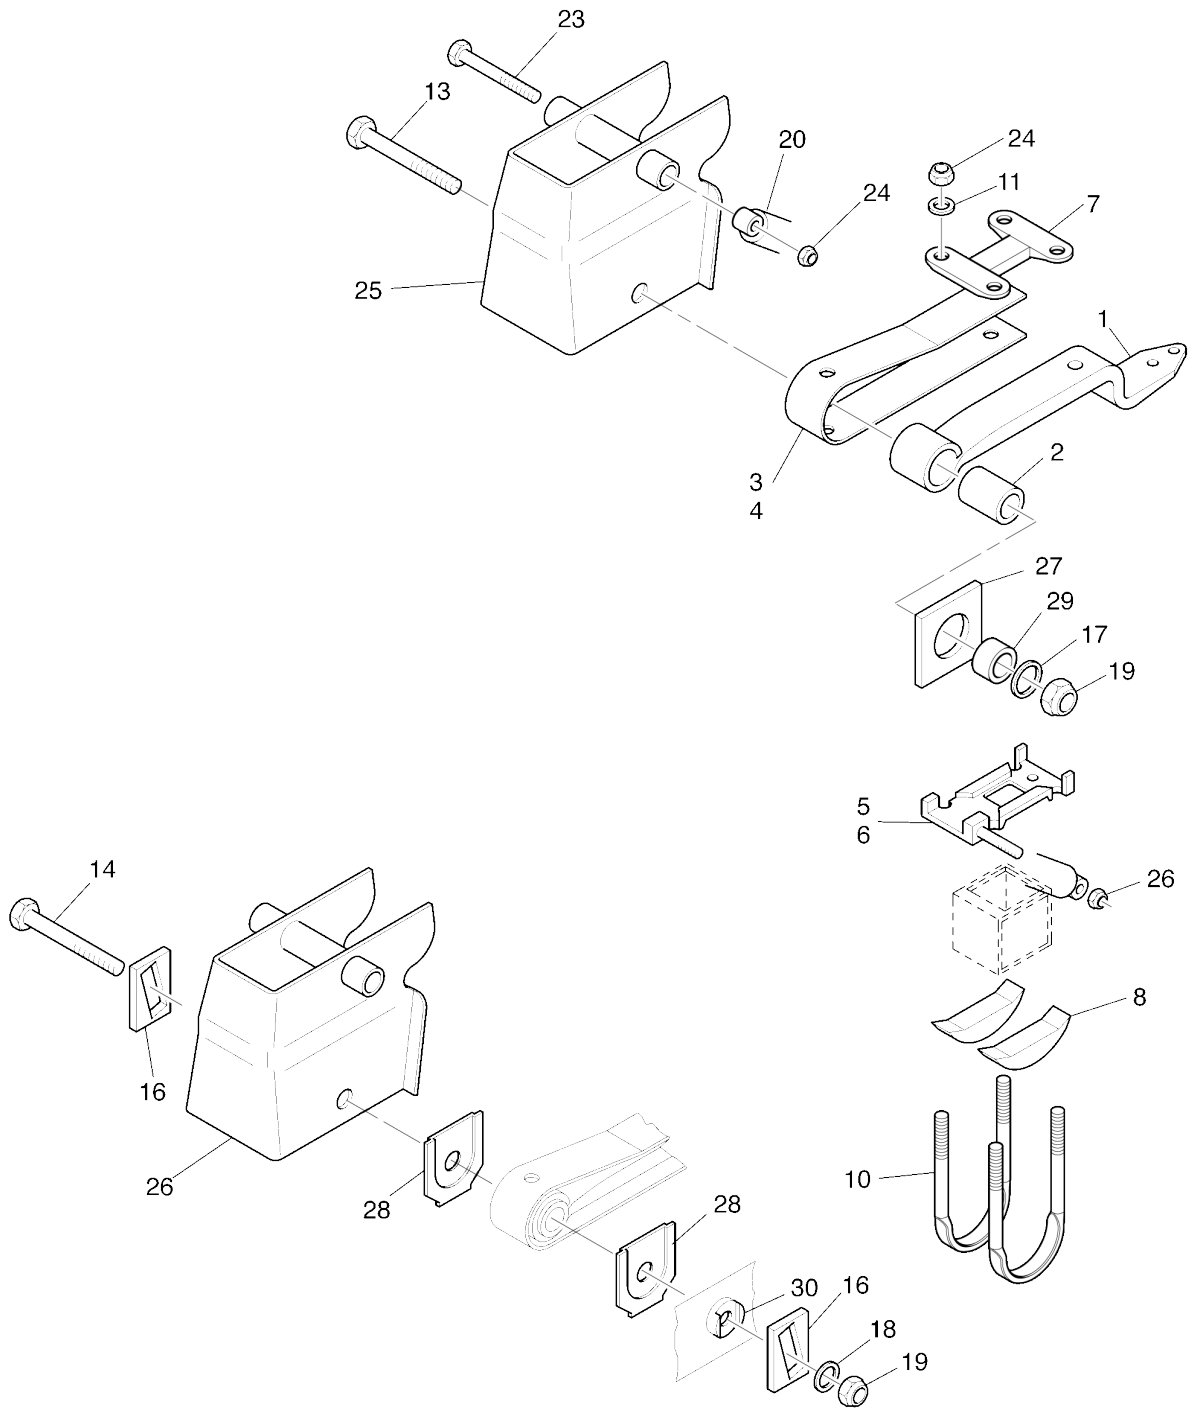

BPW Suspension ALM
Part Identification

BPW Suspension ALM - Parts List

Item	Description	OE Part No	airsprings.com Part No
1	Trailing arm incl. Item 2	05.082.13.52.0	15133
2	Bush	02.031.69.00.0	50238
3	Locking Plate incl. Item 4	05.348.30.23.0	50373
4	Plug	03.379.00.27.0	50374
5	Spring pads	05.032.26.50.0	50375
6	Spring pads	05.032.26.49.0	50376
7	Spring plate	03.145.22.01.0	50377
8	Segment	03.345.23.09.0	50232
9	Bolt	03.084.74.43.0	50100
10	U-Bolt	03.138.41.33.4	50184
11	Disc	02.540.12.50.7	50244
12	Repair kit spring pivot bolt bearing, steel hanger brackets	09.801.06.28.0	50389
13	Spring bolt Torsion protection with square internal lock bush	03.341.05.03.0	50202
14	Spring bolt	03.341.05.04.0	50378
15	Slider Adjustment with square frame	03.181.20.08.0	50379
16	Plate (adjusting plate) Adjustment with square frame	03.281.54.14.0	50380
16	Plate (adjusting plate) Adjustment with sloted bush	03.281.54.18.0	50367
17	Disc Torsion protection with square internal lock-bush	03.320.32.38.0	50355
18	Disc	03.320.34.53.0	50368
19	Lock Nut	03.260.15.01.0	50189
20	Shock absorber incl. Item 22,23	02.372.21.40.0	53014
21	Bush	02.031.62.10.0	50356
22	Rubber bump stop	02.280.50.10.0	50357
23	Hexagonshock absorber screw	03.340.14.12.0	50381
24	Lock Nut	02.522.07.41.2	50219
25	Hanger bracket incl. Item 27,28 Torsion protection with square internal lock-bush	05.375.40.17.0	50382
26	Hanger bracket incl. Item 28,30 adjustment with square	05.375.40.19.0	50383
26	Hanger bracket incl. Item 30 adjustment with sloted bush	05.375.40.54.0	50384
27	Plate	03.281.35.16.0	50385
28	Plate Adjustment with square frame	03.281.25.04.0	50386
28	Shaped plate Adjustment with slotted bush	03.164.35.01.0	50387
29	Bush Torsion protection with square internal lock-bush	03.113.01.34.0	50360
30	Shaped part Adjustment with square frame	03.001.14.86.0	50388
30	Bush Adjustment with sloted bush	03.113.23.01.0	50372