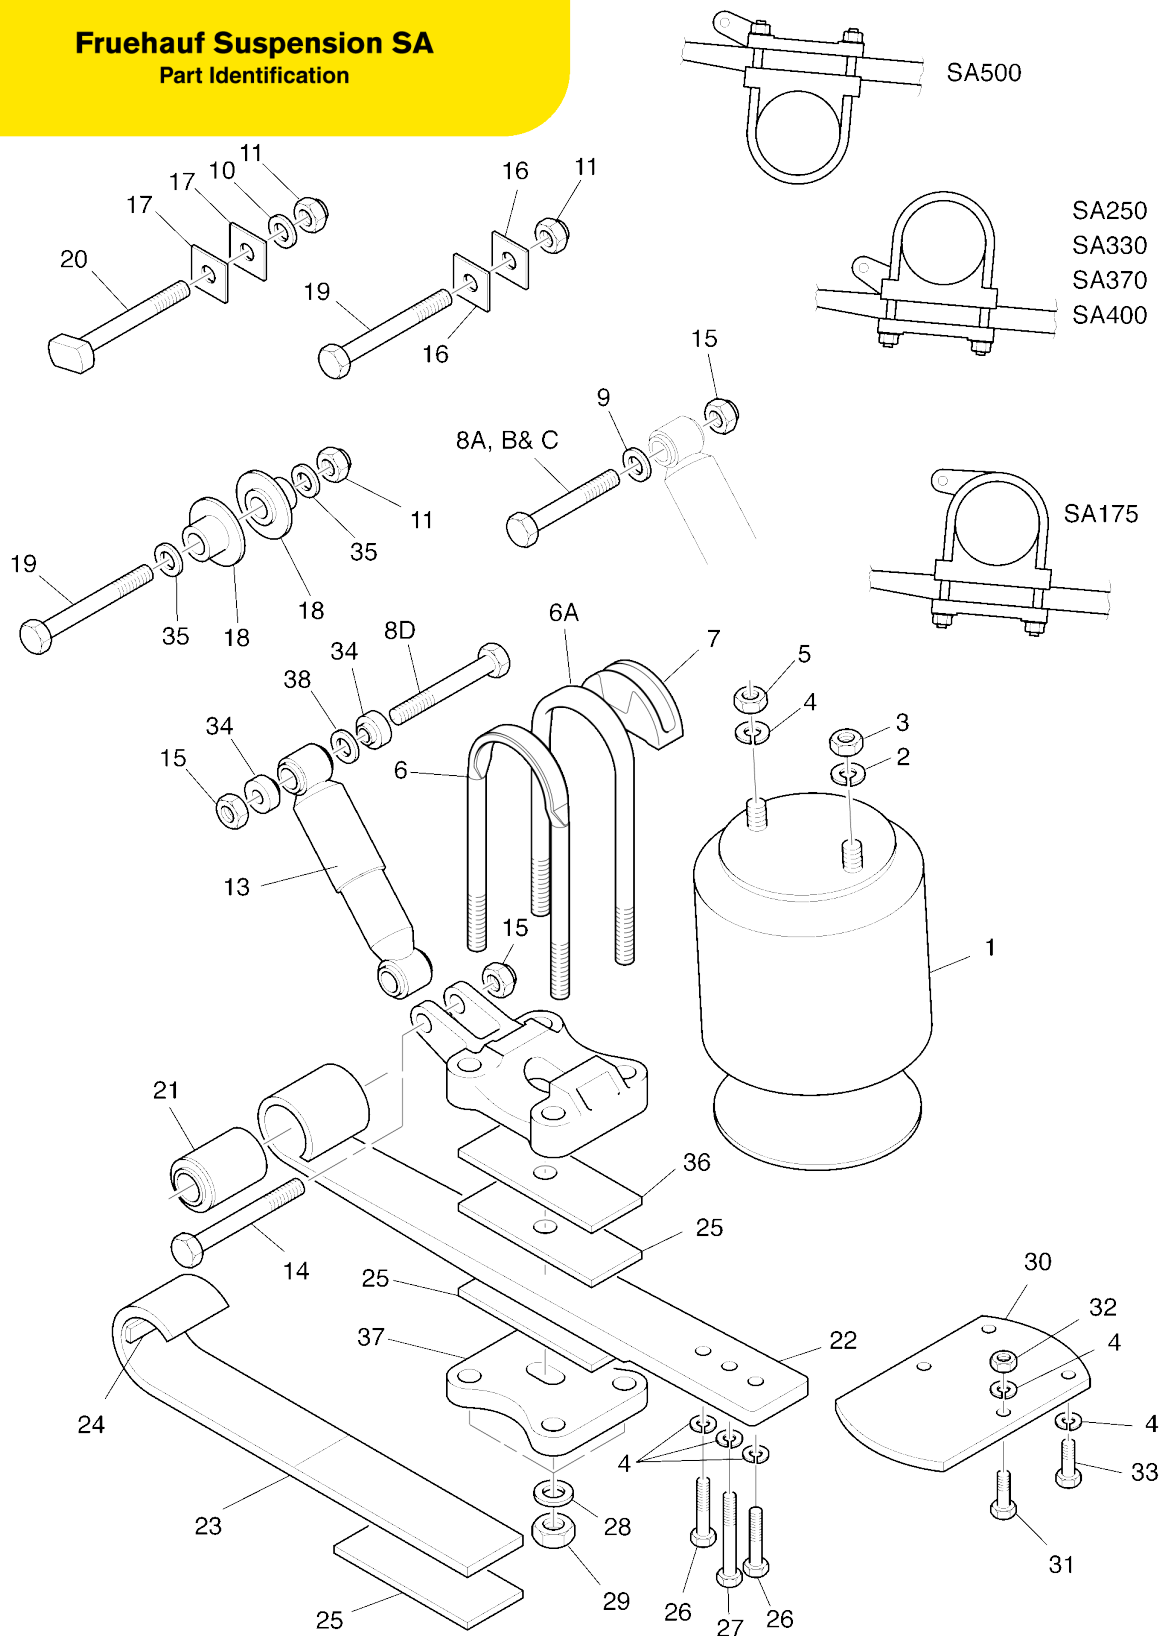

Fruehauf Suspension SA
Part Identification

Fruehauf Suspension SA - Parts List

Item	Description (OE Part No)	airsprings.com Part No	Item	Description (OE Part No)	airsprings.com Part No
1	Air Spring (M9) c/w fixing Kit (CF153475)	15617ST	19	Pivot Bolt (M30 x 200mm U/H) (Fab. & Pressed Steel H. Brkt) (CF152688)	58009
1	Air Spring (M6) c/w fixing Kit (CF152488)	15615	20	Pivot Bolt (M30 x 200mm U/H) (Aluminium Hanger Brkt) (CF152645)	70974
1	Air Spring (M9) c/w fixing Kit (Central Mount) (CF152519)	15630	21	Bush (30ID x 68OD x 102mm) (CF152643)	70975
2	Spring Washer (M20) (CF340634)	72013	22	Trailing Arm SA175/250/330/370/400 (CF152890)	15109
3	Nut (M20) (CF340633)	71761	22	Trailing Arm SA500 (CF152694)	70976
4	Spring Washer (M12) (CF340495)	72012	23	Secondary Arm SA175/250/330/370/400 (CF152689)	15231
5	Nut (M12) (CF340072)	71670	23	Secondary Arm SA500 (CF152693)	70977
6	U-Bolt - 127mm (M24 x 336mm) Round Axle (CF152274)	13032	24	Insert (CF152690)	70978
6A	U-Bolt - 127mm (M24 x 354mm) Square Axle (CF152806)	70950	25	Shim (CF152793)	70979
7	Segment (CF152805)	70951	26	Bolt (M12 x 70mm) fit Std Offset Mtg w/o Plate (see Item 30) (CF340677)	70652
8A	Bolt (M20 x160mm U/H) (CF340679)	70762	27	Bolt (M12x150mm) to fit Central Mounting (M6) (CF340678)	70673
8B	Bolt (M20 x 200mm U/H) (Aluminium Hanger Brkt) (CF340670)	70758	27	Bolt (M12 x 195mm) to fit Central Mounting (M9) (CF340705)	70674
8C	Bolt (M20 x 105mm U/H) (Steel Hanger Brkt) (CF340672)	70751	28	"U" Bolt Washer (M24) (CF340021)	15174
8D	Bolt (M20 x 160mm U/H) (Pressed Steel H. Brkt) (CF340679)	70762	29	"U" Bolt Nut (M24) (CF340492)	15175
9	Washer (M20) (Aluminium Hanger Brkt) (CF340099)	15178	30	Support Plate (15mm Offset) (CF152851)	70980
10	Pivot Bolt Washer (M30) (Aluminium Hanger Brkt) (CF340105)	11388	31	Bolt (CF340389)	70981
11	Pivot Bolt Nut (M30) (CF152646)	58003	32	Nut (CF340783)	70982
13	Shock Absorber c/w Bushes SA175/SA250 (CF152658)	53028	33	Bolt (CF340781)	70983
13	Shock Absorber c/w Bushes SA330/370/400/500 (CF152685)	53020	34	Spherical Boss (M20) (Pressed Steel H. Brkt) (CF152919)	70984
14	Bolt - Not SA175 (M20 x 160mm U/H) (CF340679)	70762	35	Washer (M30) (CF152920)	11388
14	Bolt - SA175 Only (M20 x 105mm U/H) (CF340672)	70751	36	Tracking Plate (CF152640)	70985
15	Nut (M20) (CF340671)	71721	37	"U" Bolt Plate SA175/250/330/370/400 (CF152797)	70986
16	Wear Plate (M30) (Fabricated Hanger Brkt) (CF152687)	70972	37	"U" Bolt Plate SA500 (CF152795)	70987
17	Wear Plate (M30) (Aluminium Hanger Brkt) (CF152644)	70973	38	Washer (M20) (Pressed Steel H. Brkt) (CF152929)	15178
18	Wear Plate (M30) (Pressed Steel Hanger Brkt) (CF152925)	15110			