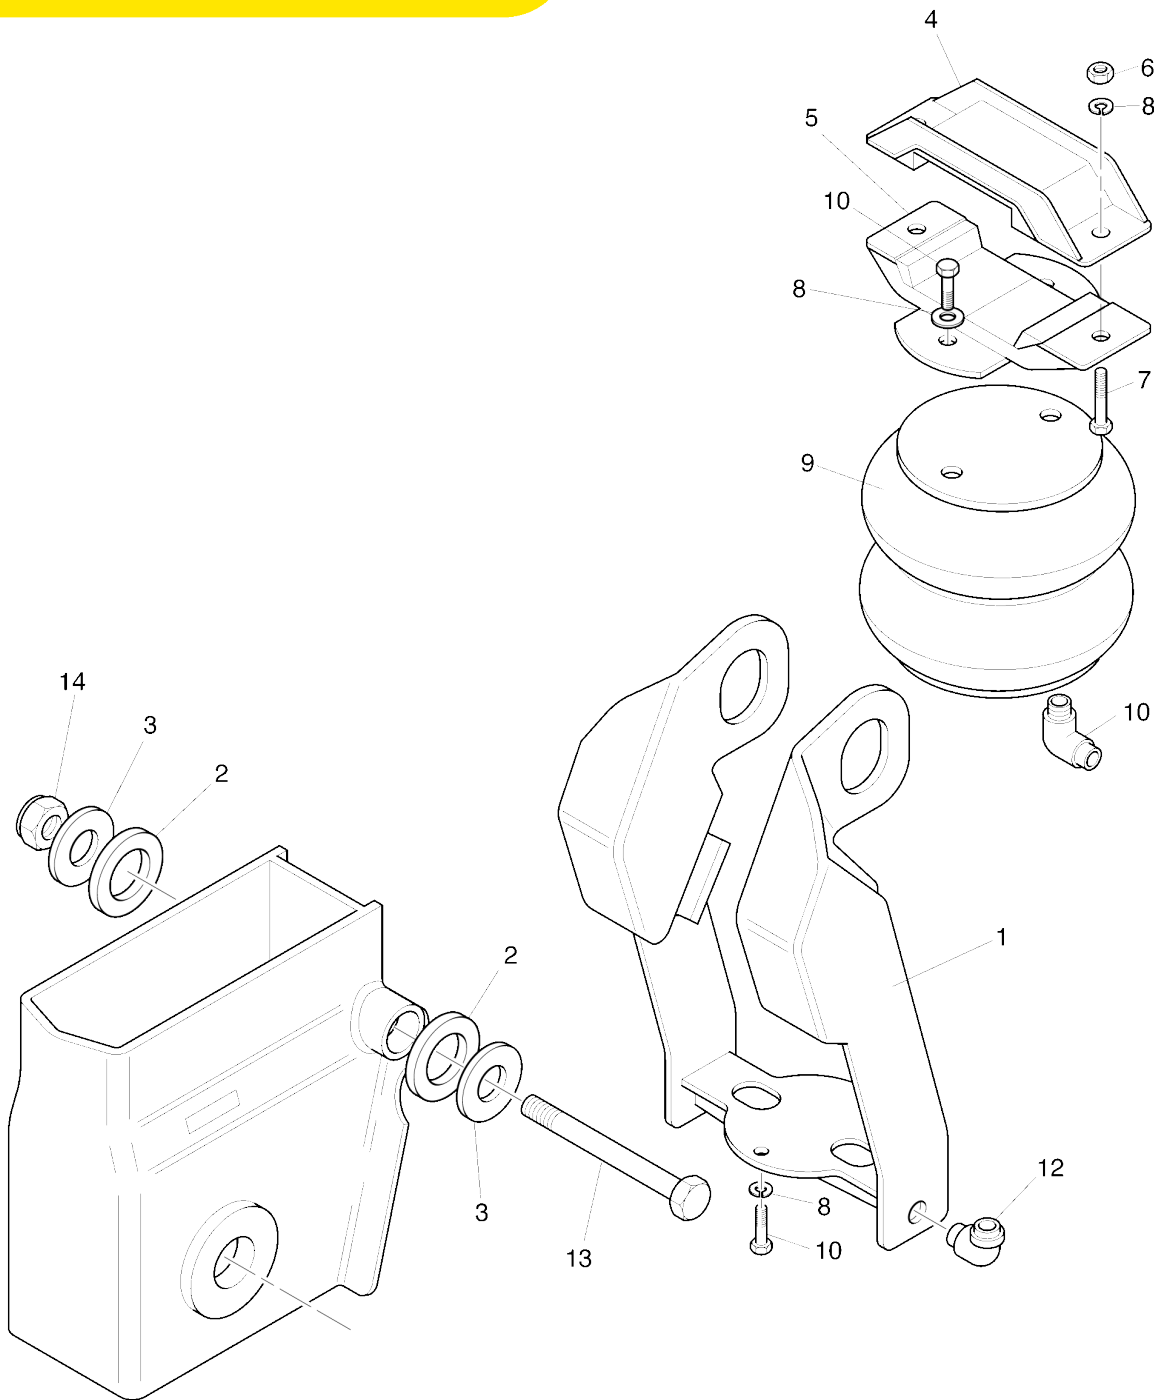

**ROR / Meritor Lift Kit -
Dual Side Cradle Lift**
Suitable for FL9000 & FL9000L Suspensions
Part Identification

ROR / Meritor FL9000 & FL9000L Dual Side Cradle Lift Kit - Parts List

Item	Description	OE Part No	airsprings.com Part No
1	Cradle Assembly	21223183	54018
2	Spacer Tube	21223186	54042
3	M24 Form D Washer	99542001	54041
4	Clamp (Top half)	21223173	54396
5	Clamp (Bottom Half)	21223172	54397
6	Nut M10	99527005	54398
7	Screw M10x40	99518004	54399
8	Spring Washer M10	99510006	54400
9	Airspring	21222663	15603
10	Screw M10x25	99518001	54401
11	Stud Elbow Adaptor	21223053	79887
12	Elbow Adaptor	21223190	79888
13	Bolt M24x250	21222231	54130
14	Nut M24	99527006	54402