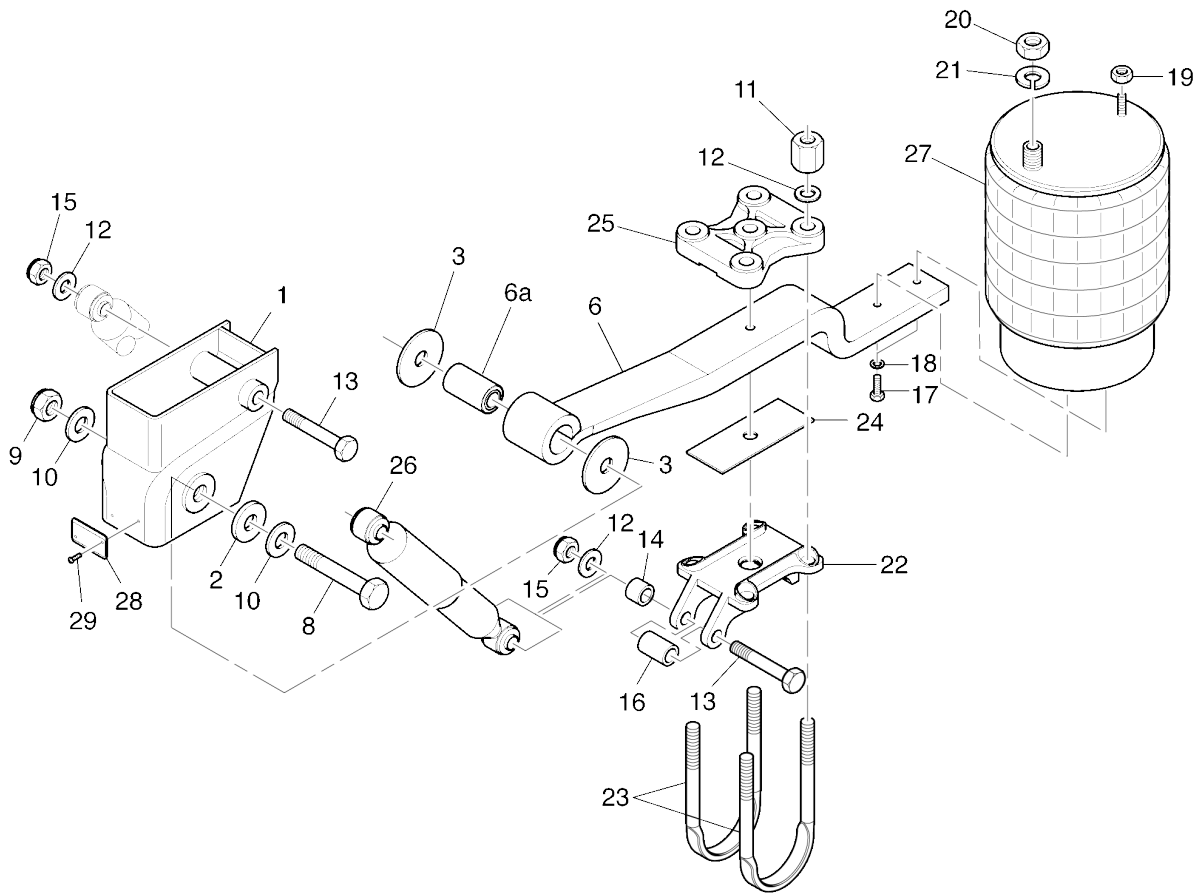

Granning Suspensions - PTS 38-80L
Part Identification

GRANNING SUSPENSIONS - PTS 38-80L PARTS LIST

Item	Description	airsprings.com Part No
1A	Assembly Hanger Bkt PTS Light RH	13040
1B	Assembly Hanger Bkt PTS Light LH	13041
2	Washer Track Pivot Eye	11385
3	Washer Inner Pivot Eye	11858
6	Beam Spring - PTS Drop Spring	13028
6A	Beam Spring - Bush	11830
22	Axle Saddle Retro 25mm Drilled Shaft	13122
23	U-Bolt PTS 240mm	13033
24	Locator Plate 25mm	15063
25	Cast Clip Plate - Standard	12902
26	Shock Absorber - PTL 26	13050
27	Air Spring - Firestone	15732
28	Serial No. Plate Suspension	12183
29	Roundhead Drove Screw - No. 8x12mm	11476

BOLT KITS ASSEMBLY PARTS LIST

Item	Description	BK38-80L
8	Bolt M30-3.5x195mm	70880
9	Self locking Nut M30-3.5 GR10.9	71721
10	Washer Outer Pivot Eye Plated	11388
11	Nut U-Bolt M24	15175
12	Washer M24 (Plated)	15174
13	Bolt M24-2.0x240mm GR10.9	70863
14	Spacer Shock M24x36 long	13126
15	Nut M24x2 Nyloc S/L GR10	71722
17	Bolt M12-1.75x50mm GR8.8	70659
18	Washer M12 Spring Rect Z/Plate	72012
19	Nut M12x2 Z/Plate	71670
20	Halfnut M20x1.5 GR8.8 Z/Plate	71760
21	Washer M20 Shakeproof Internal	72017