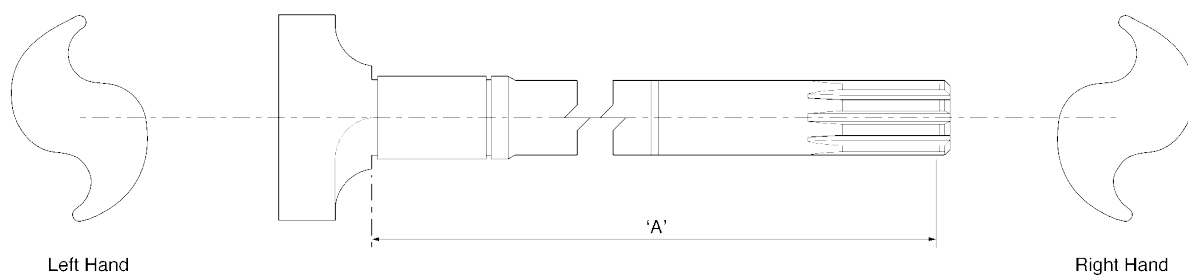

900 Series Axle Camshaft Part Identification

Left Hand

Right Hand

900 Series Axle Camshaft Parts List

Item	Description	airsprings.com Part No
1	519mm L/Hand	61595
2	519mm R/Hand	61605
3	610mm L/Hand	61596
4	610mm R/Hand	61606
Camshaft lengths measured from under head to centre of last circlip groove.		