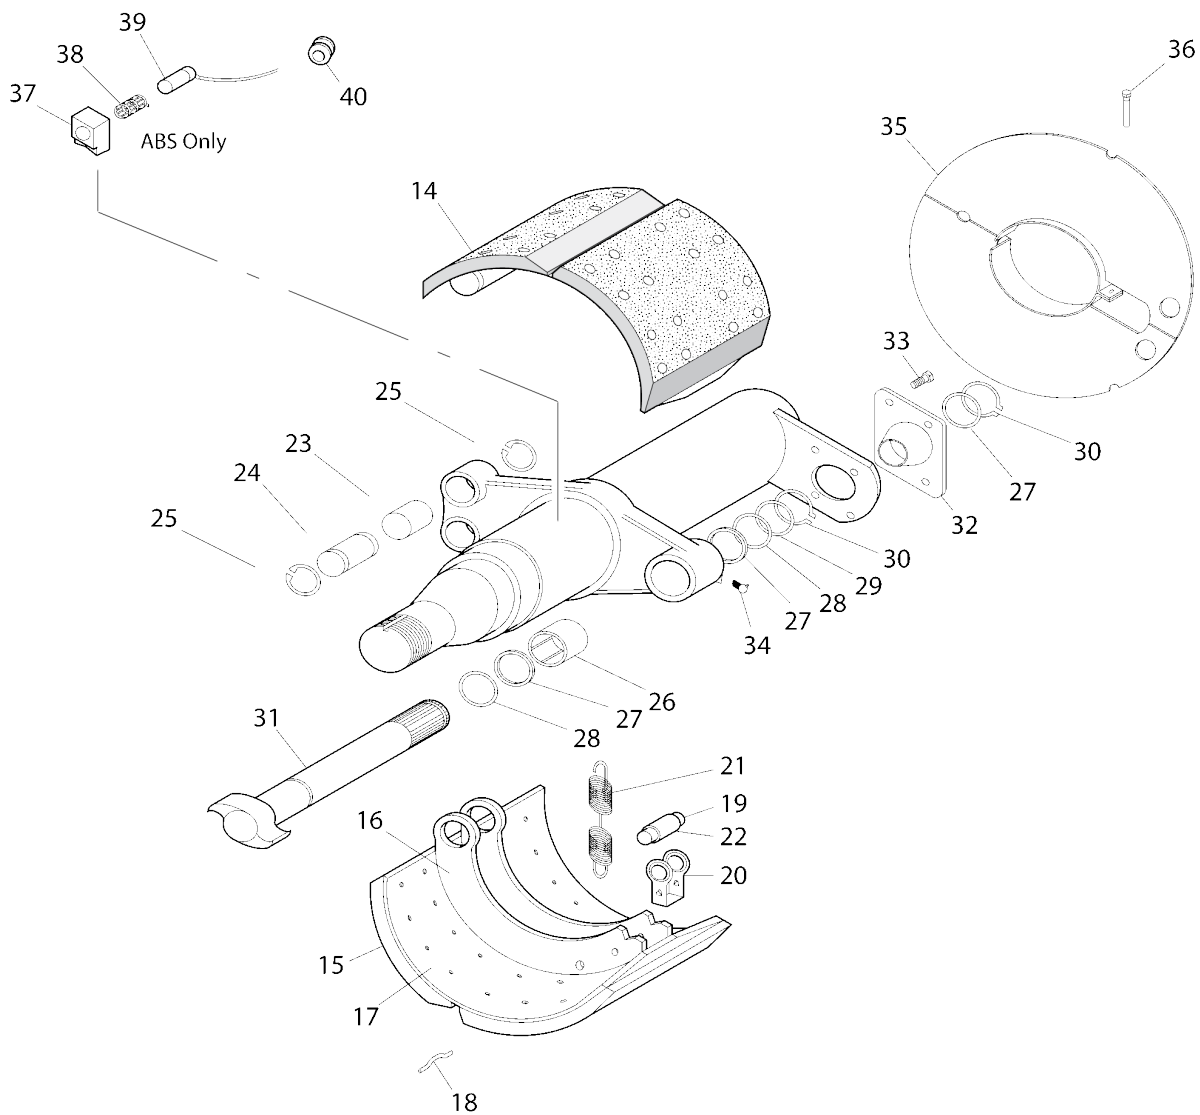

**900 Series Axle Standard
Brake Assembly**
Part Identification

900 Series Axle Standard Brake Assembly Parts List

Item	Description	335x210
14	Brake Shoe Lined ASB Free	61035
15	Lining YK12NA	61777
16	Brake Shoe Unlined	61032
17	Lining Rivits	61779
18	Spring Anchor Bar	61150
19	Cam Roller	61230
20	Retainer Cam Roller	61220
21	Spring Return	61660
22	Bush Anchor Pin	61200B
23	Anchor Pin	61170
24	E Clip	61460
25	Bush sintered Camshaft	61055
26	Seal Camshaft	61056
27	Bevelled Washer	61057
28	Support Washer	61058
29	Circlip	61120
30	Camshaft L.Hand 610mm	61603
	Camshaft R.Hand 610mm	61613
31	Bearing Camshaft Inboard Spherical	61080
32	Screw M10	61359
33	Grease Nipple 1/8 MPT with 40mm Extension	61110
34	Dust Cover Pair	61033
35	Screw M8 x 50	61348
ABS Axles only		
36	Sensor Block	61781
37	Sensor Sleeve	61792
38	ABS Sensor	61790
39	Grommet	61557
40	Exciter Ring 80t	61787