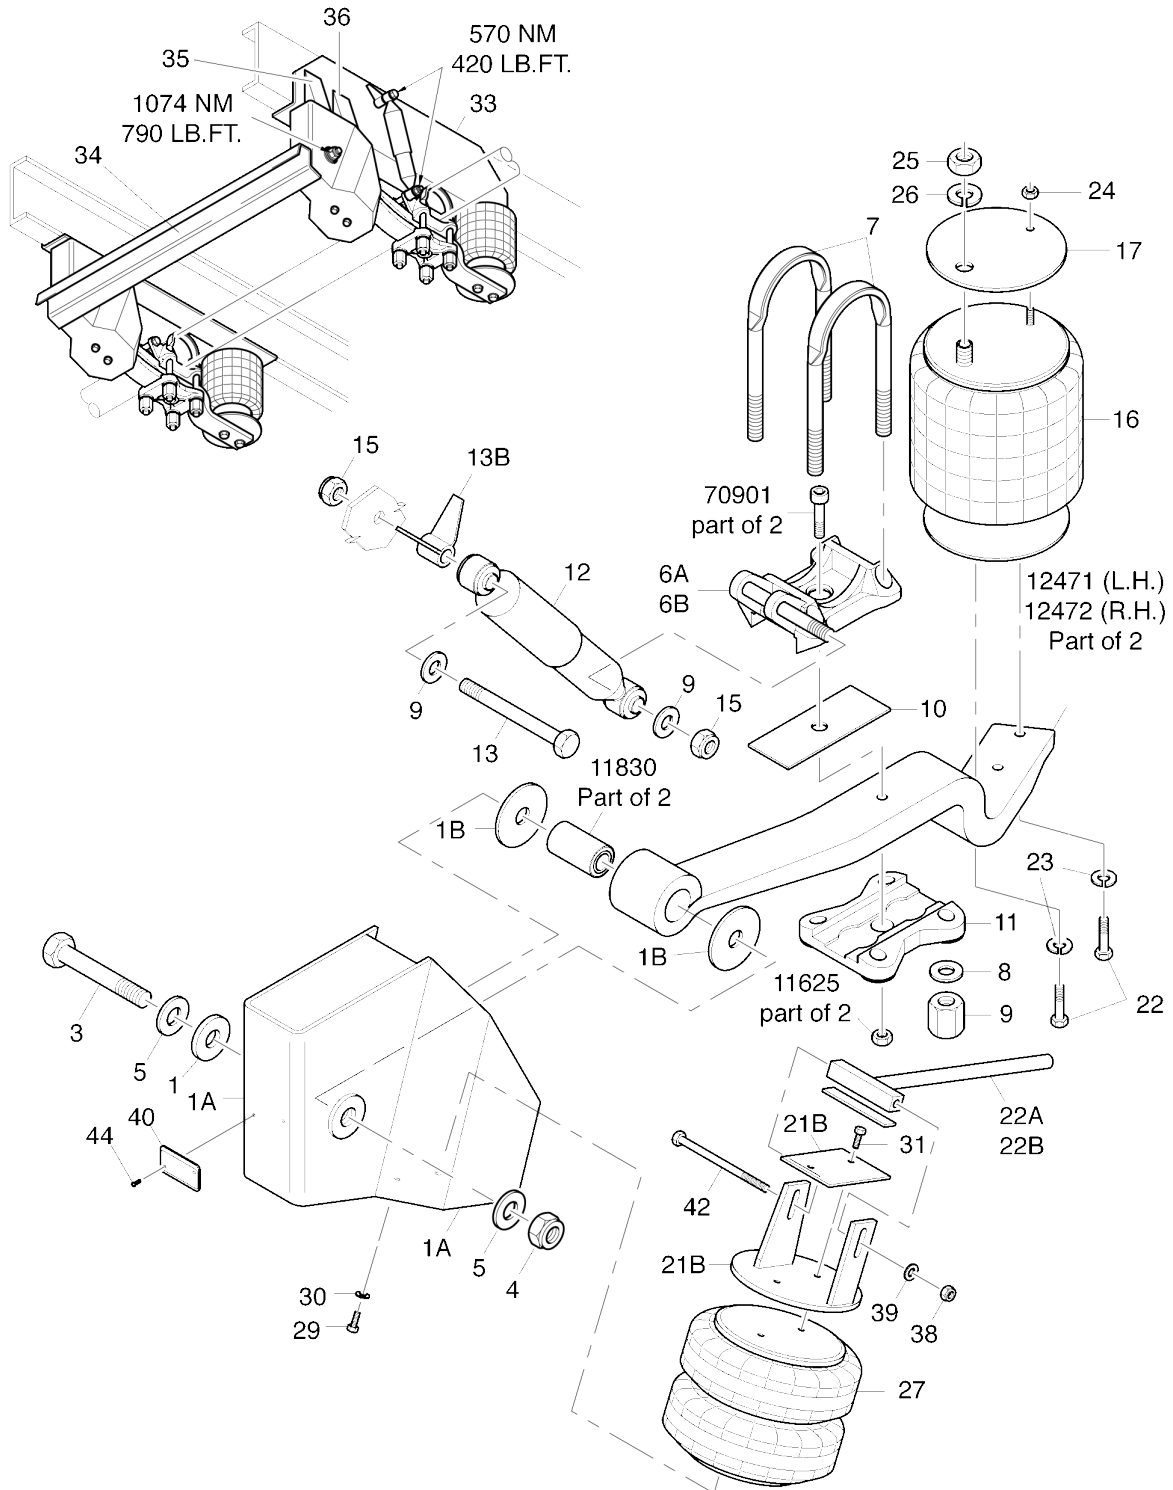

## GRANNING SUSPENSIONS - RM 20-85 PART LIST

Item	Description	airsprings.com Part No	Item	Description	airsprings.com Part No
1L	Hanger Assy LH (for RM20-85)	<b>12298</b>	12	Shock Absorber	<b>12310</b>
1L	Hanger Assy LH (for RM20-85LS)	<b>12299</b>	13	Bolt M24-2.0x150mm	<b>70856</b>
1L	Hanger Assy LH (for RM25-85)	<b>12559</b>	13B	Top Shock Bolt Spacer	<b>12366</b>
1R	Hanger Assy RH (for RM20-85)	<b>12435</b>	15	Nut M24 Nyloc	<b>71722</b>
1R	Hanger Assy RH (for RM20-85LS)	<b>12436</b>	16	Air Spring - Firestone	<b>11382</b>
1R	Hanger Assy RH (for RM25-85)	<b>12560</b>	17	Air Spring Support Plate	<b>11914</b>
1A	Washer Track Pivot Eye	<b>11835</b>	21A	Lift Spring Top Plate Assy	<b>12599</b>
1B	Washer Inner Pivot Eye	<b>11858</b>	21B	Rubber Pad 100x150x3mm	<b>12600</b>
2A	Spring Beam Assy - 8500kg LH	<b>12497</b>	22	Setscrew M10-1.75x30mm	<b>70658</b>
	Beam Spring - 8500kg LH	<b>12471</b>	22A	Spacer - Top Plate	<b>12599</b>
	Bush Front Pivot	<b>11830</b>	22B	Rubber Pad 100x25x3mm	<b>12601</b>
	Cap Screw M16x75mm Gr12.9	<b>70902</b>	23	Washer M12 Spring Rect	<b>72012</b>
	Philidas Nut M16	<b>11625</b>	24	Nut M12 Nyloc	<b>71670</b>
2B	Spring Beam Assy - 8500kg RH	<b>12498</b>	25	Halfnut M20x1.5	<b>71760</b>
	Beam Spring - 8500kg RH	<b>12472</b>	26	Washer M20 Spring Rect	<b>72013</b>
	Bush Front Pivot	<b>11830</b>	27	Air Spring - Firestone	<b>15670</b>
	Cap Screw M16x75mm Gr12.9	<b>70902</b>	29	Setscrew M10x1.5x20mm	<b>70612</b>
	Philidas Nut M16	<b>11625</b>	31	Csk Screw M10-1.5x140mm	<b>70668</b>
3	Bolt M30-3.5x195mm	<b>70880</b>	33	Flitch Plate	<b>12459</b>
4	Solf Locking Nut M30-3.5	<b>71721</b>	34	Crossmember RM	<b>12460</b>
5	Washer Outer Pivot Eye	<b>11388</b>	35	Gusset Large	<b>12461</b>
6A	Axle Saddle LH	<b>13036</b>	36	Gusset Small	<b>12462</b>
6B	Axle Saddle RH	<b>13037</b>	37	Bolt M10-1.5x140mm	<b>70610</b>
7	U-Bolt	<b>13033</b>	38	Nut M10 Nyloc	<b>71621</b>
8	Nut U-Bolt M24	<b>15175</b>	39	Plain Washer	<b>72100</b>
9	Washer 24mm	<b>15174</b>	40	Serial No. Plate Suspension	<b>12183</b>
10	Locator Plate 25mm	<b>15063</b>	41	Setscrew M12	<b>70658</b>
11	Cast Clip Plate	<b>12902</b>			