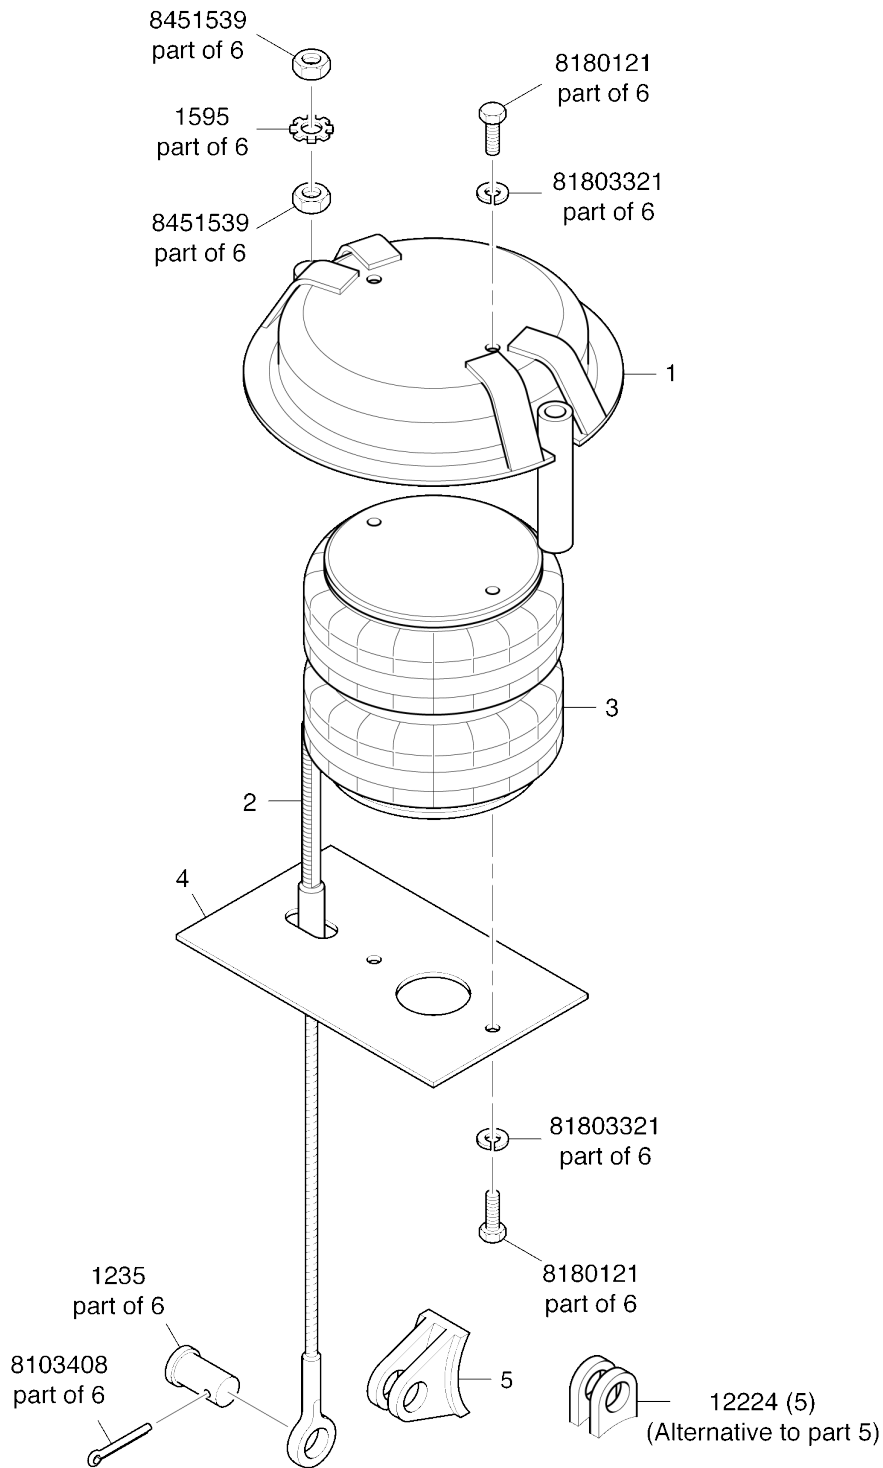

Granning Dome Lift Kit
Part Identification

GRANNING LIFT KITS - DOME LIFT KIT PARTS LIST

Item	Description	Granning Part No
1	Lift Dome Assembly	1390
2	Cable	11241
3	Bellow Lift	1218
4	Lift Mounting Plate	1180
5	Bracket-Axle Lift	12224
6	Lift Pin Kit	3008
	Halfnut 3/4" UNC	8451539
	Washer D Star	1595
	Split Pin 3/16"	8103408
	Pin Lift Cable	1235
	Washer 3/8" Spring	81803321
	Bolt 3/8" UNC	8180121