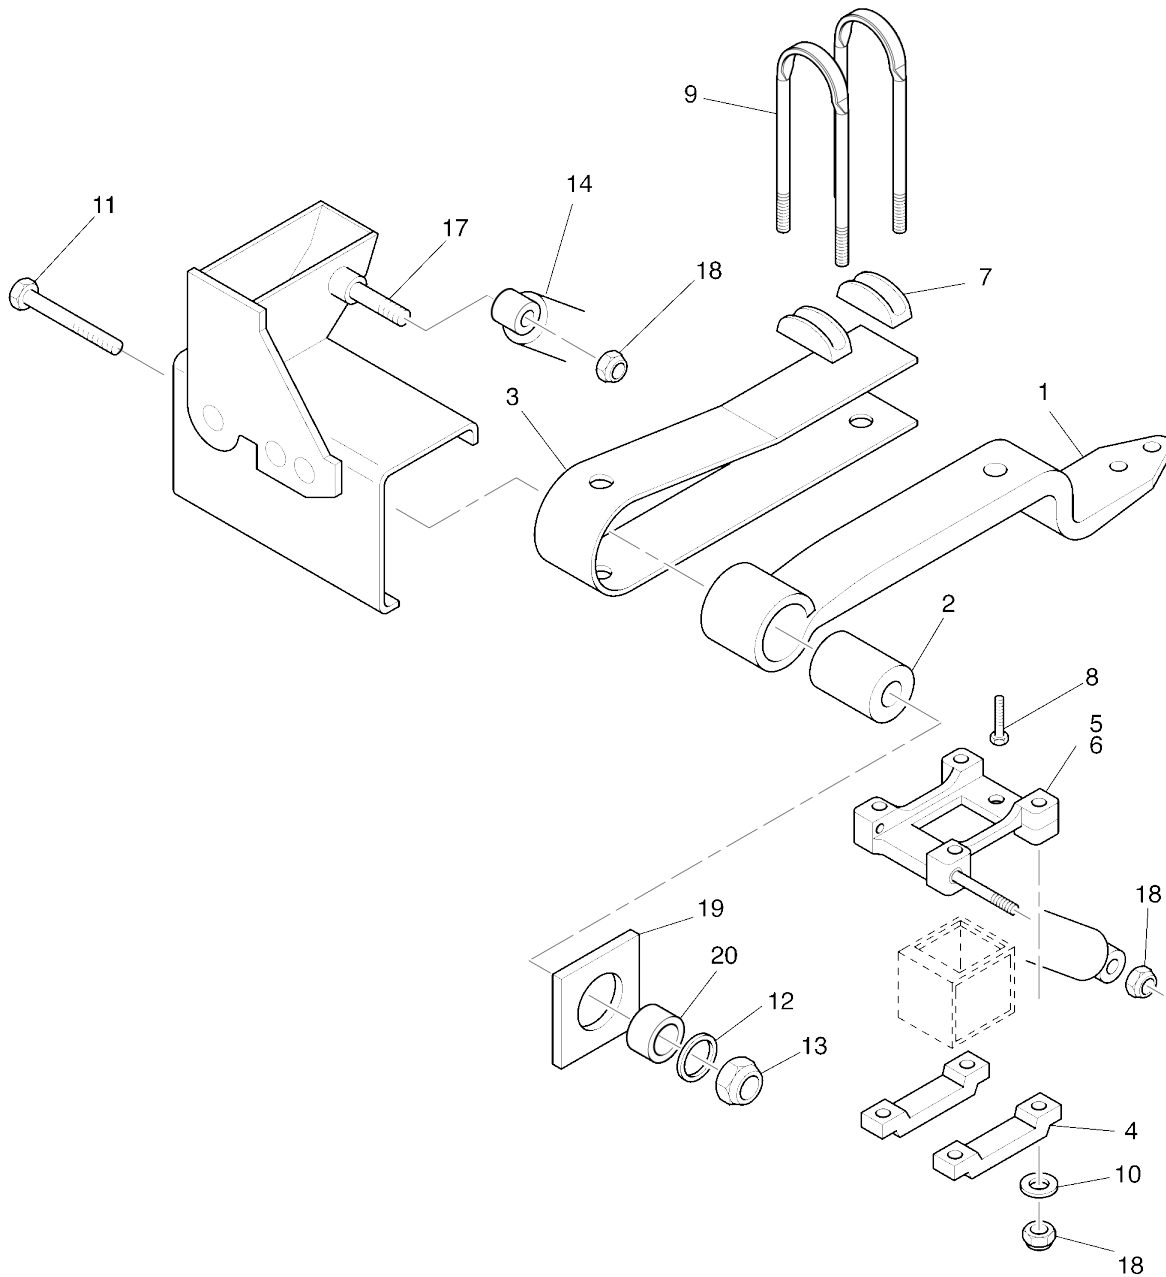

BPW Suspension SLM
Part Identification

BPW Suspension SLM - Parts List

Item	Description	OE Part No	airsprings.com Part No
1	Spring	05.082.12.93.0	51056
2	Bush	02.031.69.00.0	50238
3	Locking plate	05.348.30.05.0	50350
4	Spring pads	03.032.26.62.0	50351
5	Spring pads	05.032.26.46.0	50352
6	Spring pads	05.032.26.45.0	50353
7	Segment	03.345.21.01.0	50354
8	Bolt	03.084.74.43.0	50100
9	U-Bolt	03.138.44.08.4	50185
10	Disc	02.540.12.50.7	50244
11	Spring bolt	03.341.05.03.0	50202
12	Disc	03.320.32.38.0	50355
13	Lock Nut	03.260.15.01.0	50189
14	Shock absorber	02.370.27.00.0	53018
15	Bush	02.031.62.10.0	50356
16	Rubber bump stop	02.280.50.10.0	50357
17	Shock absorber thread bolt	03.177.24.29.0	50358
18	Lock Nut	02.522.07.41.2	50219
19	Plate	03.281.15.03.0	50359
20	Bush	03.113.01.34.0	50360