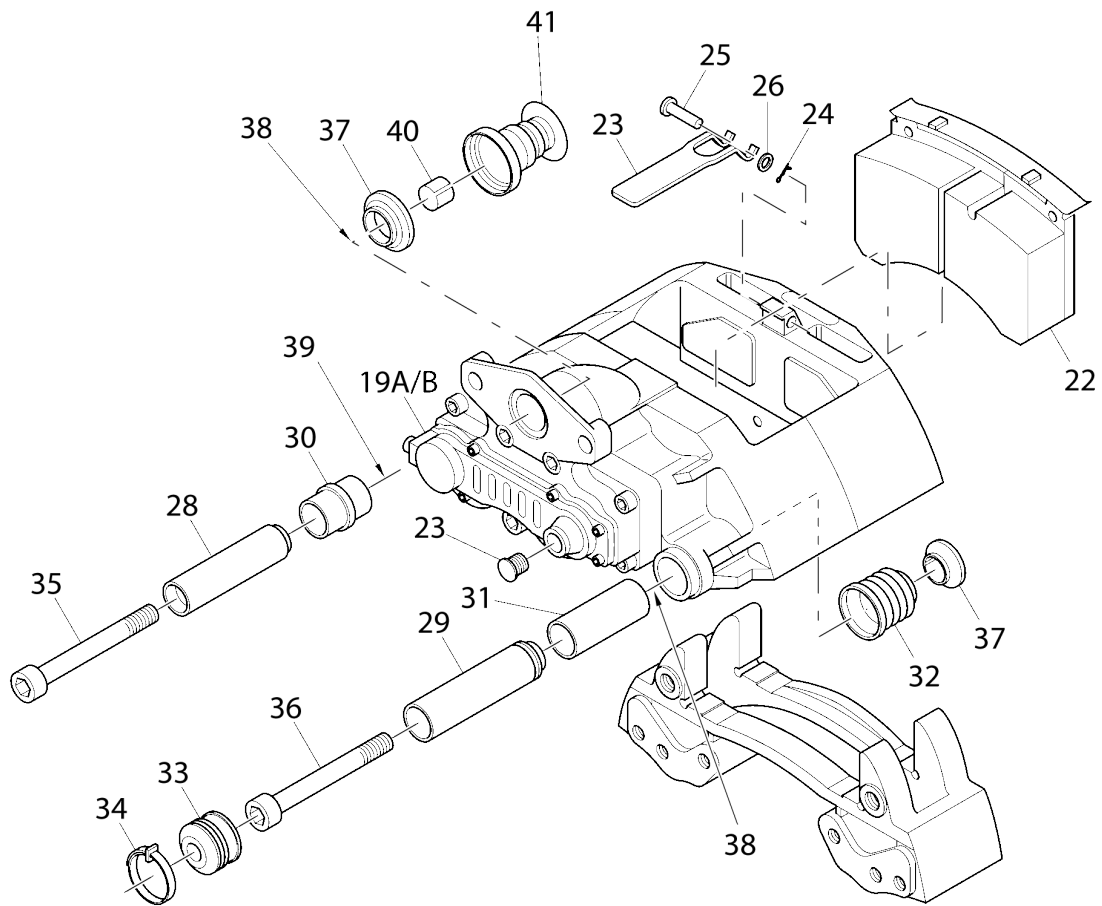

500 Series Axle Caliper Assembly
Part Identification

500 Series Axle Caliper Assembly Parts List

Item	Description	airsprings.com Part No
21	Disc Pad Kit comprising of:	61118
22	Disc Brake Pads	
23	Adjuster Cap	
24	Spring Clip	
25	Pad Retainer Pin	
26	Washer	
27	Guide Pin Kit comprising of:	61439
28	Sleeve	
29	Sleeve	
30	Rubber Bush	
31	Brass Bush	
32	Inner Boot	
33	Outer Boot	
34	Outer Boot Clip	
35	Caliper Bolt	
36	Caliper Bolt	
37	Ring	
38	Grease White (5 gm 2 x Tubes)	
39	Grease Green (5 gm 1 x Tube)	
40	Tappet with Boot	
41	Tappet Bush	
42	Inner Seal	
	ABS Axles Only	
	Sensor Block	61781
	Sensor Sleeve	61792
	ABS Sensor	61790
	Grommet	61557
	Exciter Ring 100t	61787