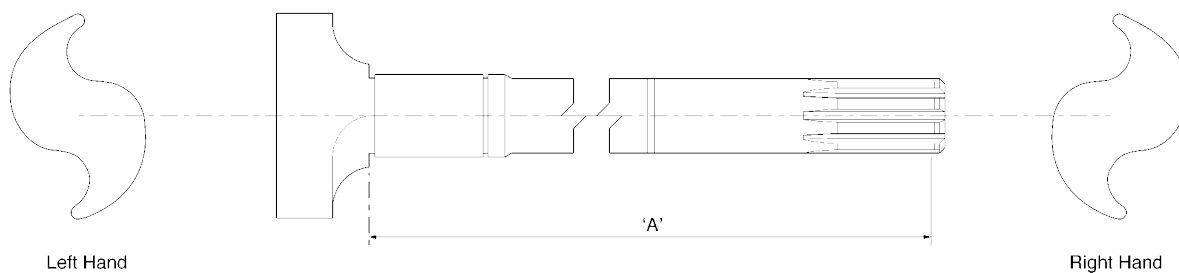

200 Series Axle Camshaft

Part Identification

Left Hand

Right Hand

200 Series Axle Camshaft Parts List

Item	Description	airsprings.com Part no
1	212 mm L/Hand	61061
2	212 mm R/Hand	61071
Camshaft lengths measured from under head to centre of last circlip groove.		