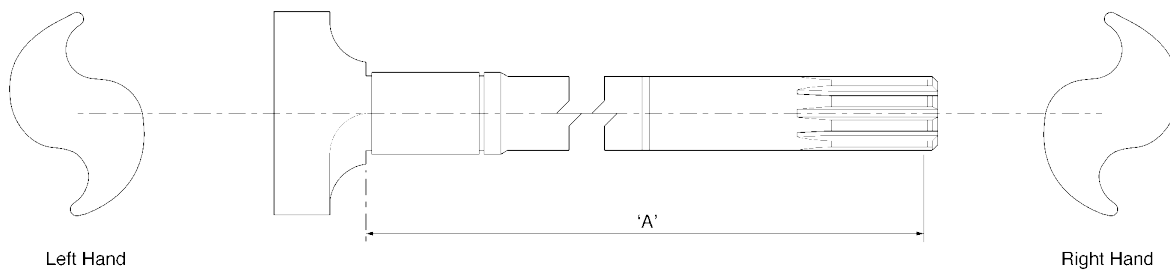

### 400 Series Axle Camshaft Part Identification

### 400 Series Axle Camshaft Parts List

Item	Description	airsprings.com Part No
1	212 mm L/Hand	<b>61591</b>
2	212 mm R/Hand	<b>61601</b>
3	430 mm L/Hand	<b>61600</b>
4	430 mm R/Hand	<b>61610</b>
5	801 mm L/Hand	<b>61597</b>
6	801 mm R/Hand	<b>61607</b>
Camshaft lengths measured from under head to centre of last circlip groove.		