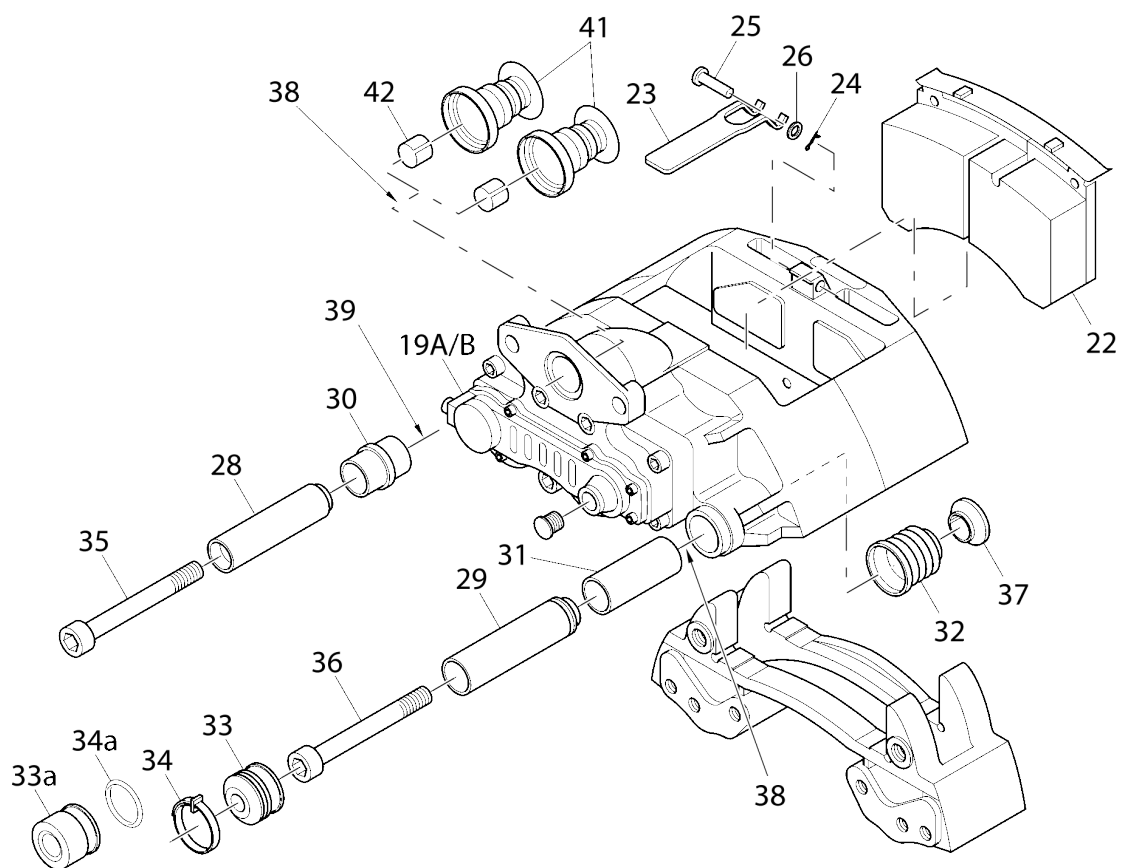

700 Series Axle Caliper Assembly

Part Identification

700 Series Axle Caliper Assembly Parts List

Item	Description	airsprings.com Part No
21	Disc Pad Kit comprising of:	63022
22	Disc Brake Pads	
23	Pad Retainer	
24	Spring Clip	
25	Pad Retainer Pin	
26	Washer	
27	Guide Pin Kit comprising of:	61436
28	Sleeve	
29	Sleeve	
30	Rubber Bush	
31	Brass Bush	
32	Inner Boot	
33	Outer Boot	
33a	Steel Cap	
34	Outer Boot Clip	
34a	O-Ring	
35	Caliper Bolt	
36	Caliper Bolt	
37	Ring	
38	Grease White (5 gm 2 x Tubes)	
39	Grease Green (5 gm 1 x Tube)	
40	Tappet Boot Kit comprising of:	61435
41	Tappet with Boot	
42	Tappet Bush	
	ABS Axles Only	
43	Sensor Block	61781
44	Sensor Sleeve	61792
45	ABS Sensor	61790
46	Grommet	61557
47	Exciter Ring 100t	61789